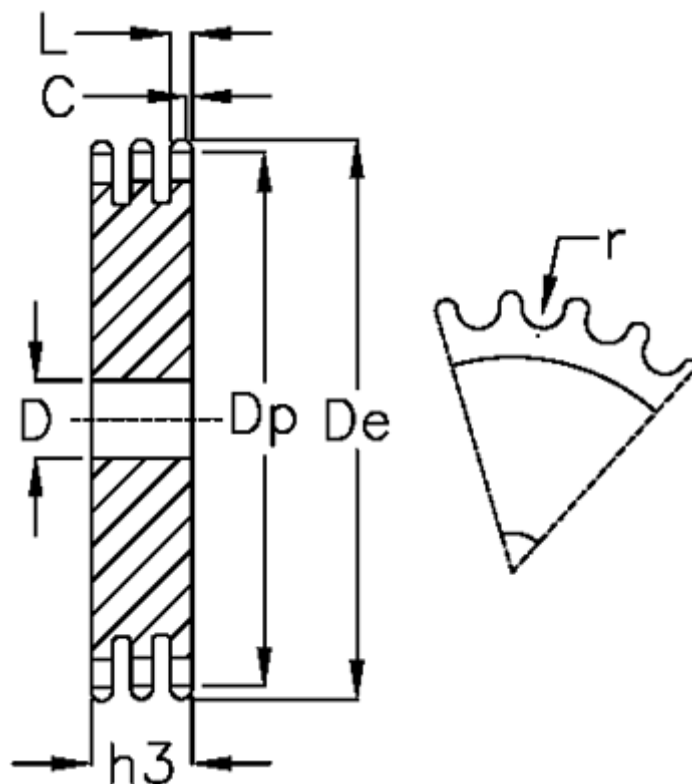

Article number: 616023011017

Description: Plate wheel 28 B-3 Z=17 triplex

Measures

| | | |
|----------------|-----------------|----------------------|
| C | = 5 | Number of teeth = 17 |
| D | = 30 | r = 27.94 |
| De | = 260 | |
| Dp | = 241.9 | |
| For chain size | = 1 3/4 x 1 1/4 | |
| For chain type | = 28 B-3 | |
| h3 | = 148 | |
| L | = 28.8 | |